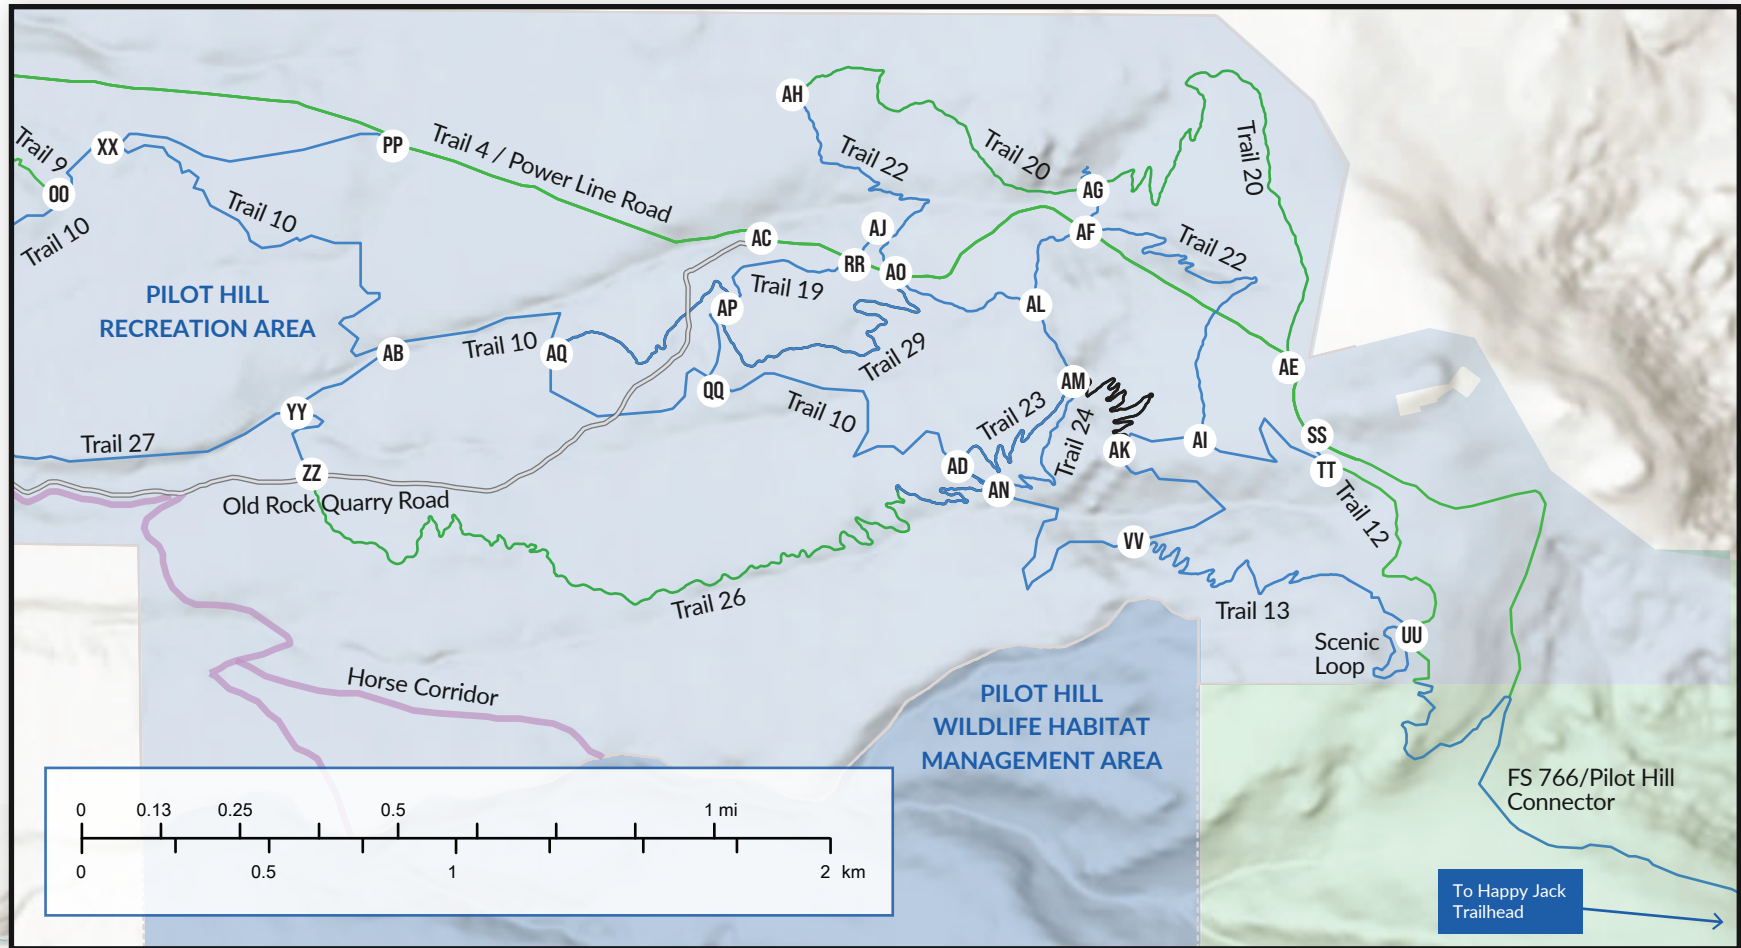

# Pilot Hill RECREATION AREA

Up to Date  
Interactive Map

## TRAIL MILEAGE

123.....0.23	Trail 1.....1.68	Trail 25.....0.44
ABC.....0.69	Trail 2.....1.01	Trail 26.....1.93
Bluebird.....0.36	Trail 3.....1.86	Trail 27.....1.02
Schoolhouse Rock.....0.86	Trail 4/Powerline Rd.....5.5	Trail 29.....1.3
Cliff Notes.....0.4	Trail 6b.....0.42	City Path.....0.4
Dropout.....0.25	Trail 6c.....0.46	Scenic Loop.....0.32
Extra Credit.....0.18	Trail 9.....1.16	Old Rock Quarry Rd.....3.94
GED Connector.....0.14	Trail 10.....7.15	Janey's Trail.....0.68
Homeroom.....0.13	Trail 11.....0.79	Boulder Dr. Connector.....0.61
Jacoby Ridge Trail.....2.37	Trail 12.....0.69	Willett Dr. Connector.....0.55
LST.....0.56	Trail 13.....0.99	Wister Dr. Connector.....0.51
Lunch Lady.....5.29	Trail 19.....0.51	FS 766/Pilot Hill Connector.....6.73
Old School.....0.76	Trail 20.....2.08	Horse Corridor.....4.4
PB&J.....0.9	Trail 21.....19	
Prom Date.....0.46	Trail 22.....2.05	
Snow Day.....0.67	Trail 23.....1.12	
Sticks & Stones.....0.52	Trail 24.....58	

- Easy, Pedestrian Only, Accessible
- Easy, Pedestrian Only
- Gravel (Easy)
- Easy
- Intermediate
- Difficult
- Extremely Difficult
- Horse Corridor
- Two Track