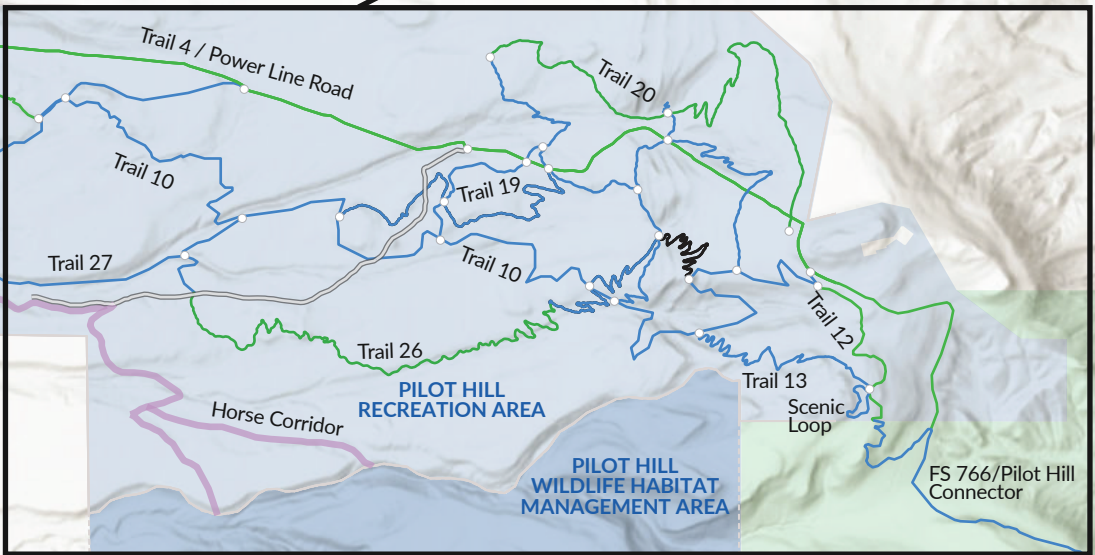

# Pilot Hill RECREATION AREA

Up to Date  
Interactive Map

## TRAIL MILEAGE

123.....0.23	Trail 1.....1.68	Trail 25.....0.44
ABC.....0.69	Trail 2.....1.01	Trail 26.....1.93
Bluebird.....0.36	Trail 3.....1.86	Trail 27.....1.02
Schoolhouse Rock.....0.86	Trail 4/Powerline Rd.....5.5	Trail 29.....1.3
Cliff Notes.....0.4	Trail 6b.....0.42	City Path.....0.4
Dropout.....0.25	Trail 6c.....0.46	Scenic Loop.....0.32
Extra Credit.....0.18	Trail 9.....1.16	Old Rock Quarry Rd.....3.94
GED Connector.....0.14	Trail 10.....7.15	Janey's Trail.....0.68
Homeroom.....0.13	Trail 11.....0.79	Boulder Dr. Connector.....0.61
Jacoby Ridge Trail.....2.37	Trail 12.....0.69	Willett Dr. Connector.....0.55
LST.....0.56	Trail 13.....0.99	Wister Dr. Connector.....0.51
Lunch Lady.....5.29	Trail 19.....0.51	FS 766/Pilot Hill Connector.....6.73
Old School.....0.76	Trail 20.....2.08	Horse Corridor.....4.4
PB&J.....0.9	Trail 21.....19	
Prom Date.....0.46	Trail 22.....2.05	
Snow Day.....0.67	Trail 23.....1.12	
Sticks & Stones.....0.52	Trail 24.....58	

- Easy, Pedestrian Only, Accessible
- Easy, Pedestrian Only
- Gravel (Easy)
- Easy
- Intermediate
- Difficult
- Extremely Difficult
- Horse Corridor
- Two Track