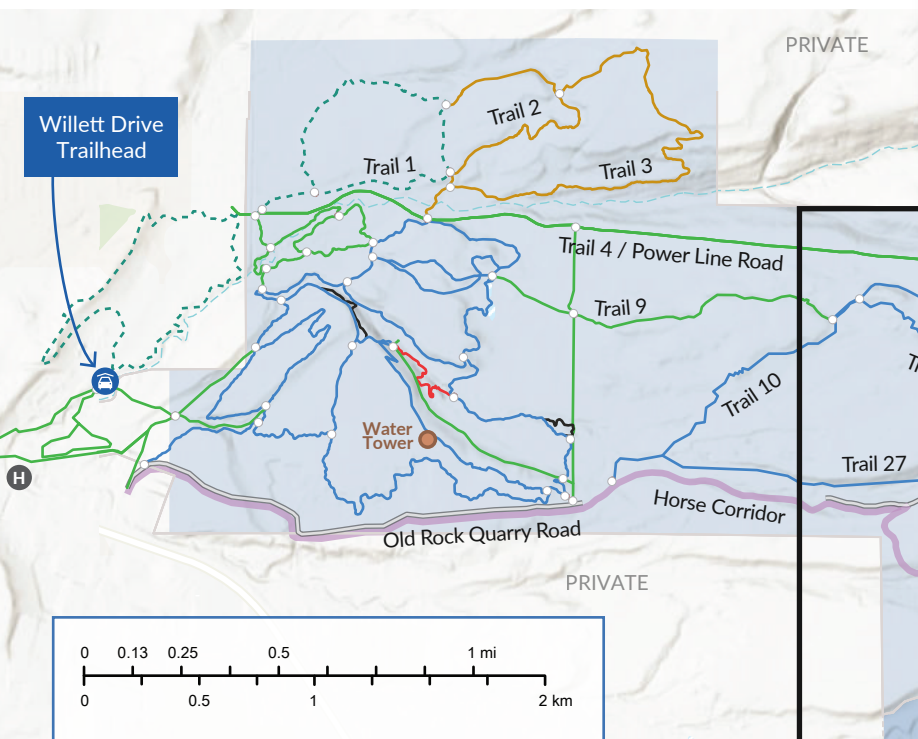

# Pilot Hill RECREATION AREA

Up to Date  
Interactive Map

## TRAIL MILEAGE

123.....0.23	Trail 1.....1.68	Trail 25.....0.44
ABC.....0.69	Trail 2.....1.01	Trail 26.....1.93
Bluebird.....0.36	Trail 3.....1.86	Trail 27.....1.02
Schoolhouse Rock.....0.86	Trail 4/Powerline Rd.....5.5	Trail 29.....1.3
Cliff Notes.....0.4	Trail 6b.....0.42	City Path.....0.4
Dropout.....0.25	Trail 6c.....0.46	Scenic Loop.....0.32
Extra Credit.....0.18	Trail 9.....1.16	Old Rock Quarry Rd.....3.94
GED Connector.....0.14	Trail 10.....7.15	Janey's Trail.....0.68
Homeroom.....0.13	Trail 11.....0.79	Boulder Dr. Connector.....0.61
Jacoby Ridge Trail.....2.37	Trail 12.....0.69	Willett Dr. Connector.....0.55
LST.....0.56	Trail 13.....0.99	Wister Dr. Connector.....0.51
Lunch Lady.....5.29	Trail 19.....0.51	FS 766/Pilot Hill Connector.....6.73
Old School.....0.76	Trail 20.....2.08	Horse Corridor.....4.4
PB&J.....0.9	Trail 21.....19	
Prom Date.....0.46	Trail 22.....2.05	
Snow Day.....0.67	Trail 23.....1.12	
Sticks & Stones.....0.52	Trail 24.....58	

- Easy, Pedestrian Only, Accessible
- Easy, Pedestrian Only
- Gravel (Easy)
- Easy
- Intermediate
- Difficult
- Extremely Difficult
- Horse Corridor
- Two Track