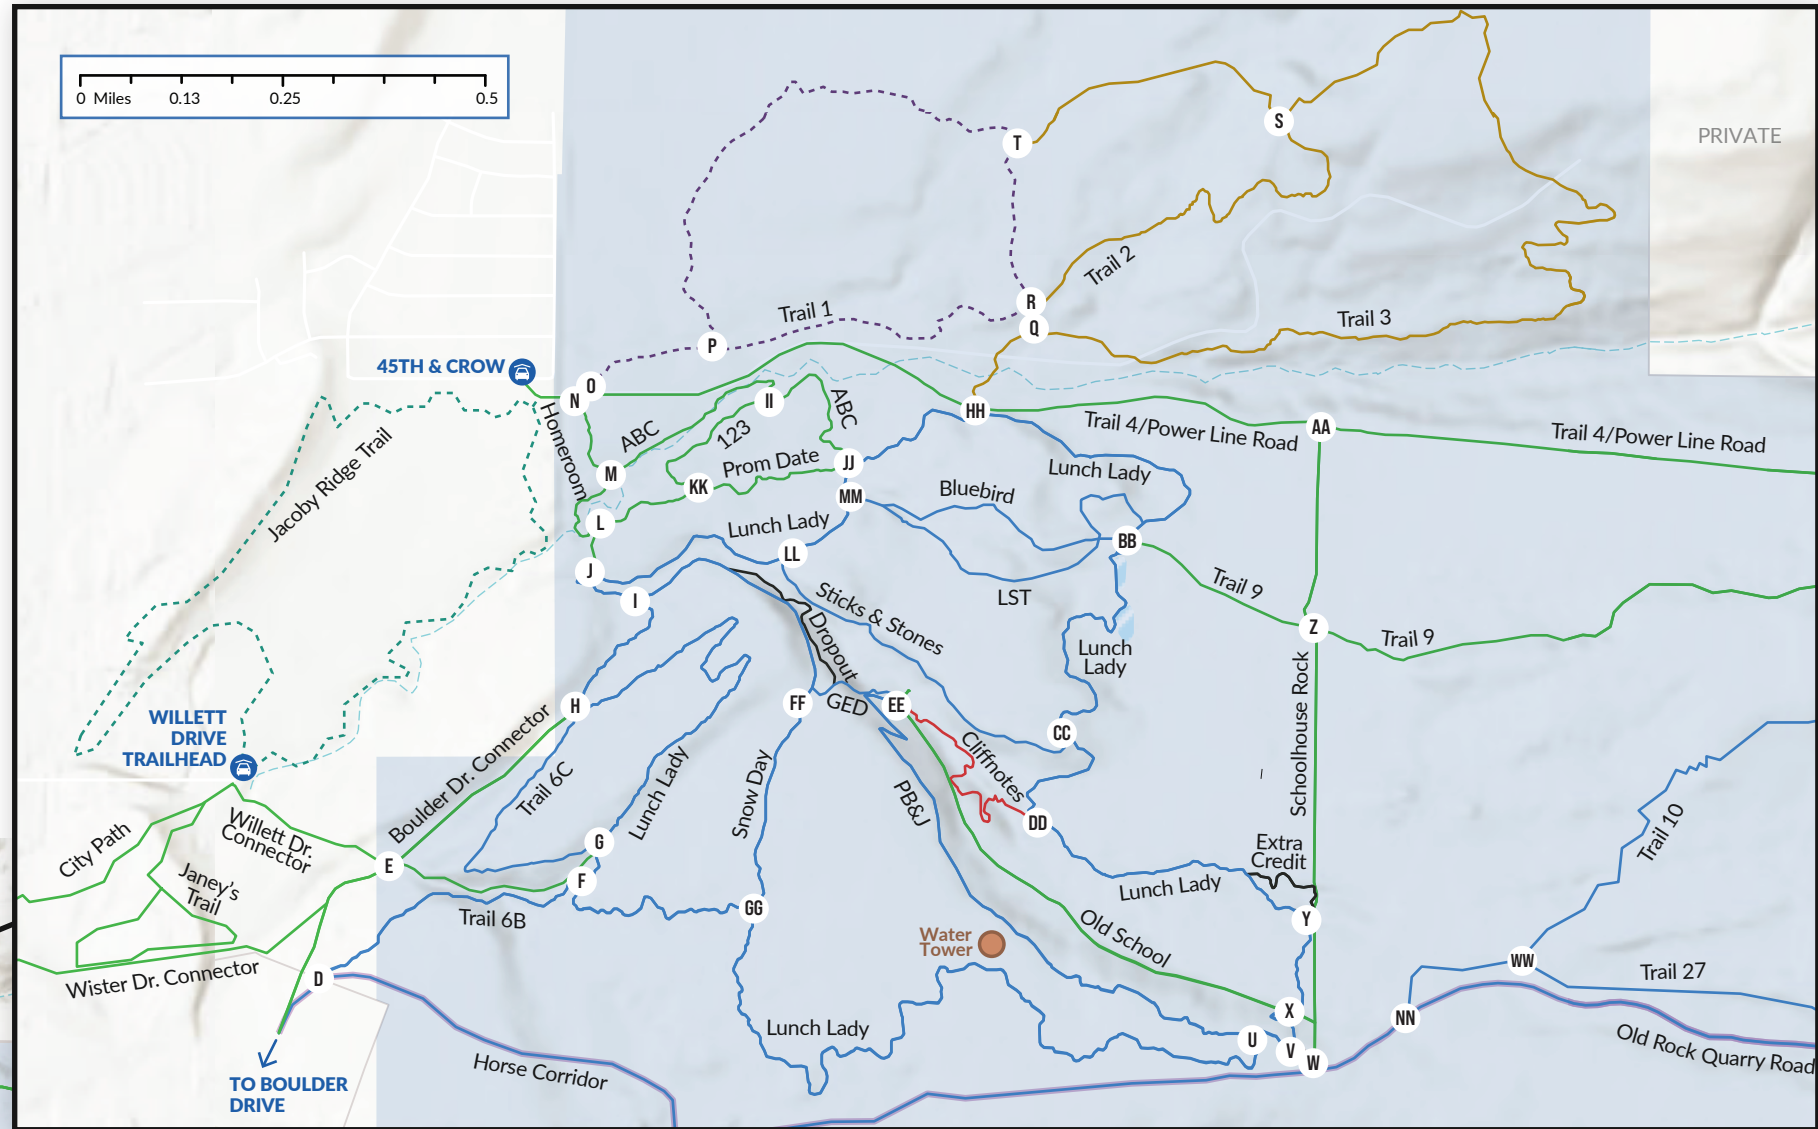

# Pilot Hill RECREATION AREA

Up to Date  
Interactive Map

## TRAIL MILEAGE

123.....0.23	Trail 1.....1.68	Trail 25.....0.44
ABC.....0.69	Trail 2.....1.01	Trail 26.....1.93
Bluebird.....0.36	Trail 3.....1.86	Trail 27.....1.02
Schoolhouse Rock.....0.86	Trail 4/Powerline Rd...5.5	Trail 29.....1.3
Cliff Notes.....0.4	Trail 6b.....0.42	City Path.....0.4
Dropout.....0.25	Trail 6c.....0.46	Scenic Loop.....0.32
Extra Credit.....0.18	Trail 9.....1.16	Old Rock Quarry Rd...3.94
GED Connector.....0.14	Trail 10.....7.15	Janey's Trail.....0.68
Homeroom.....0.13	Trail 11.....0.79	Boulder Dr. Connector.....0.61
Jacoby Ridge Trail.....2.37	Trail 12.....0.69	Willett Dr. Connector.....0.55
LST.....0.56	Trail 13.....0.99	Wister Dr. Connector.....0.51
Lunch Lady.....5.29	Trail 19.....0.51	FS 766/Pilot Hill Connector.....6.73
Old School.....0.76	Trail 20.....2.08	Horse Corridor.....4.4
PB&J.....0.9	Trail 21.....19	
Prom Date.....0.46	Trail 22.....2.05	
Snow Day.....0.67	Trail 23.....1.12	
Sticks & Stones.....0.52	Trail 24.....58	

- Easy, Pedestrian Only, Accessible
- Easy, Pedestrian Only
- Gravel (Easy)
- Easy
- Intermediate
- Difficult
- Extremely Difficult
- Horse Corridor
- Two Track