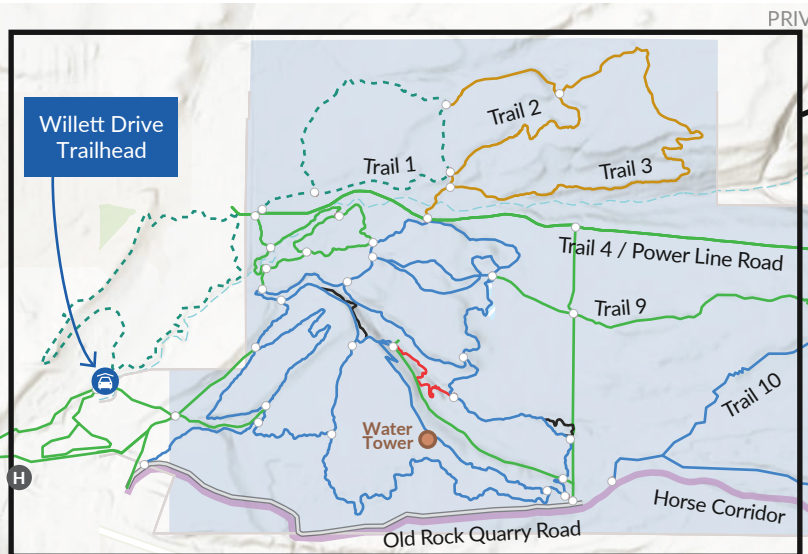

# Pilot Hill RECREATION AREA

Up to Date  
Interactive Map

## TRAIL MILEAGE

123.....0.23	Trail 1.....1.68	Trail 25.....0.44
ABC.....0.69	Trail 2.....1.01	Trail 26.....1.93
Bluebird.....0.36	Trail 3.....1.86	Trail 27.....1.02
Schoolhouse Rock.....0.86	Trail 4/Powerline Rd...5.5	Trail 29.....1.3
Cliff Notes.....0.4	Trail 6b.....0.42	City Path.....0.4
Dropout.....0.25	Trail 6c.....0.46	Scenic Loop.....0.32
Extra Credit.....0.18	Trail 9.....1.16	Old Rock Quarry Rd...3.94
GED Connector.....0.14	Trail 10.....7.15	Janey's Trail.....0.68
Homeroom.....0.13	Trail 11.....0.79	Boulder Dr. Connector.....0.61
Jacoby Ridge Trail.....2.37	Trail 12.....0.69	Willett Dr. Connector.....0.55
LST.....0.56	Trail 13.....0.99	Wister Dr. Connector.....0.51
Lunch Lady.....5.29	Trail 19.....0.51	FS 766/Pilot Hill Connector.....6.73
Old School.....0.76	Trail 20.....2.08	Horse Corridor.....4.4
PB&J.....0.9	Trail 21.....19	
Prom Date.....0.46	Trail 22.....2.05	
Snow Day.....0.67	Trail 23.....1.12	
Sticks & Stones.....0.52	Trail 24.....58	

- Easy, Pedestrian Only, Accessible
- Easy, Pedestrian Only
- Gravel (Easy)
- Easy
- Intermediate
- Difficult
- Extremely Difficult
- Horse Corridor
- Two Track